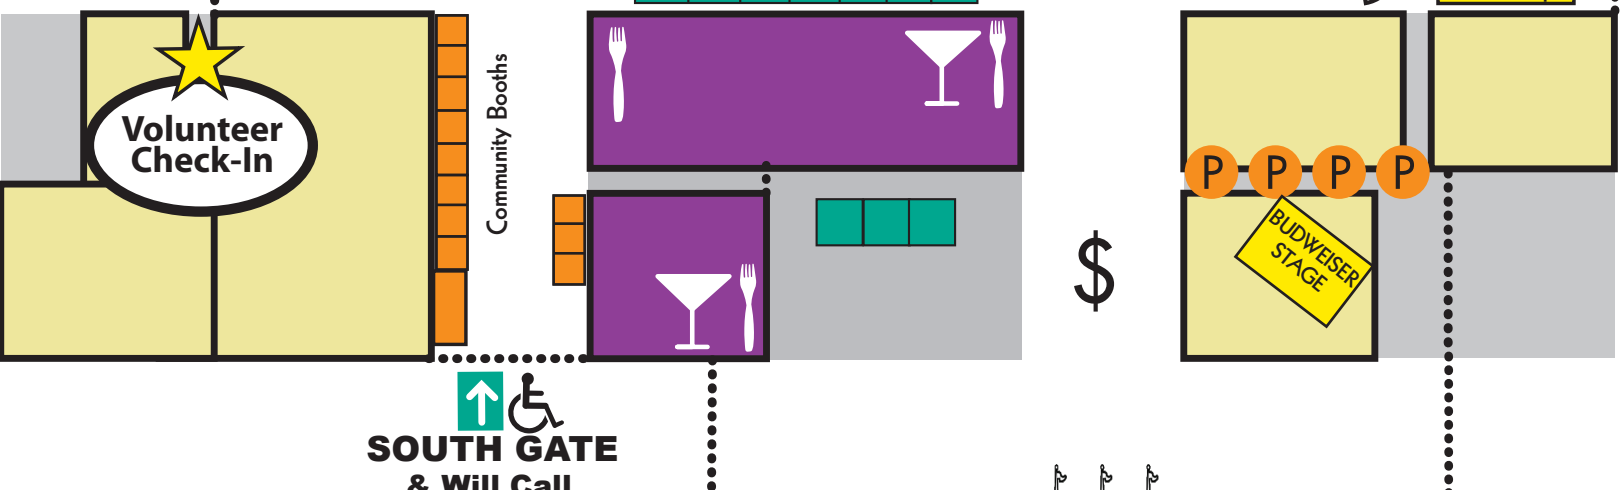

OAK

NORTH GATE & Will Call

Band Entrance

First Aid

ELM

MAIN

EAST GATE & Will Call

CEDAR

SOUTH GATE & Will Call

CLEVELAND

- = GATE
- P = POTTY
- \$ = TOKEN BOOTH
- + = FIRST AID
- ... = BOUNDARIES
- 🍴 = EATS
- 🍸 = DRINKS

WASHINGTON

JEFFERSON

HILL