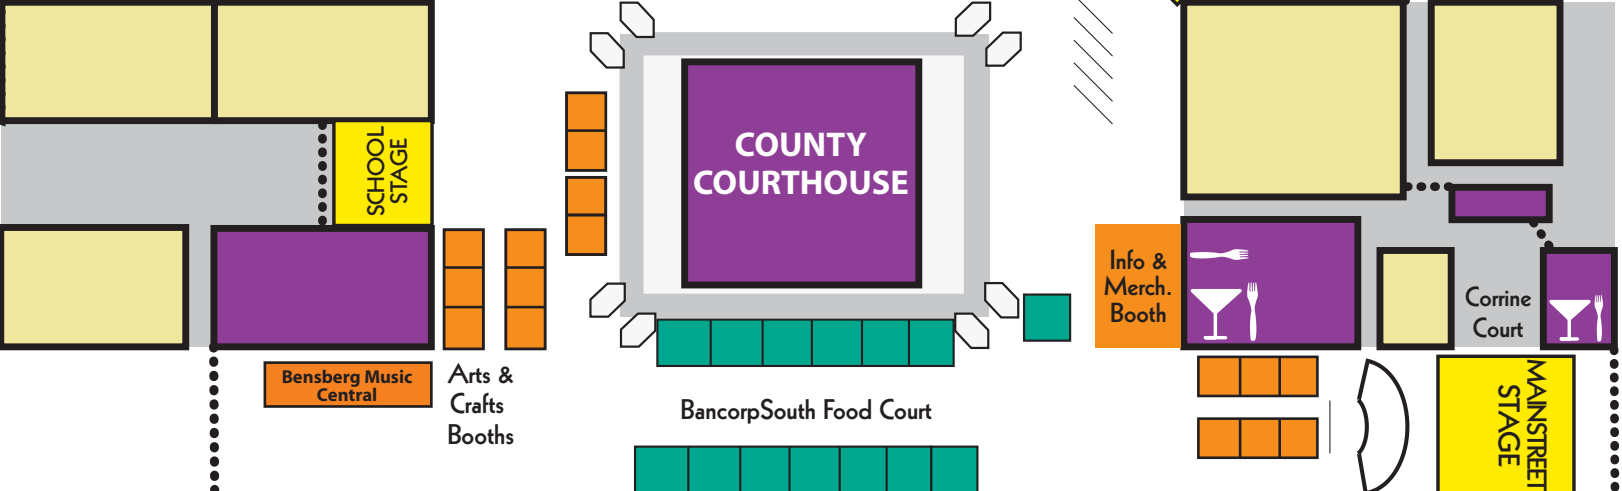

OAK

NORTH GATE & Will Call

Band Entrance

First Aid

ELM

MAIN

EAST GATE & Will Call

CEDAR

SOUTH GATE & Will Call

CLEVELAND

- = GATE
- P = POTTY
- \$ = TOKEN BOOTH
- + = FIRST AID
- ... = BOUNDARIES
- 🍴 = EATS
- 🍸 = DRINKS

WASHINGTON

JEFFERSON

HILL